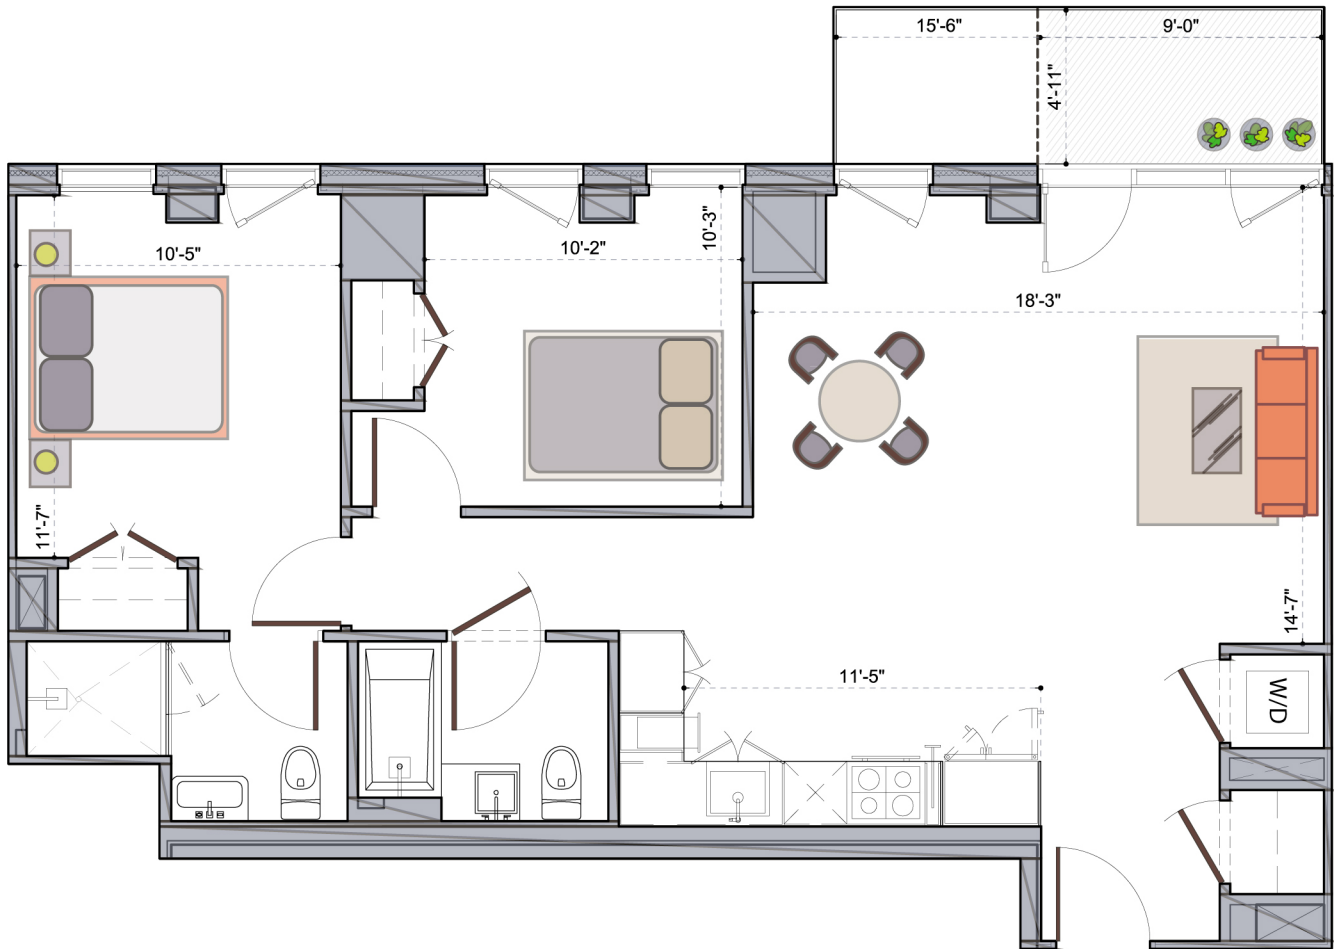

# HALO·LIC

44-41 Purves Street, Long Island City, NY

**FLR 14-24 UNIT 01** 953SF 2 BED

floors 14, 16, 18, 19, 21, 24 full balcony

floors 15, 17, 20, 22, 23 extra large balcony