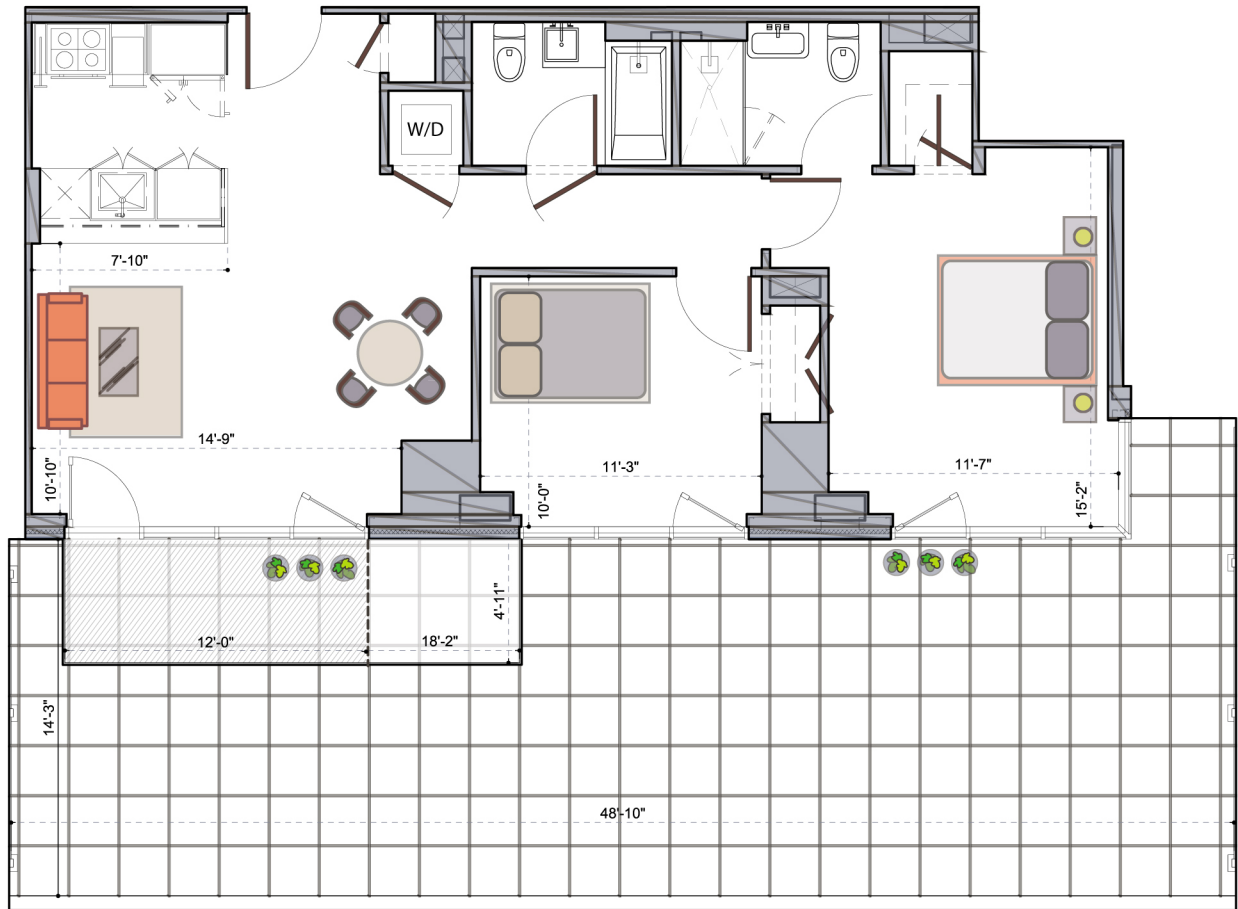

HALO·LIC

44-41 Purves Street, Long Island City, NY

FLR 14-24 UNIT 06 903SF 2 BED

floor 14 terrace

floors 15, 16, 18, 20, 23, 24 full balcony

floors 17, 19, 22 extra large balcony