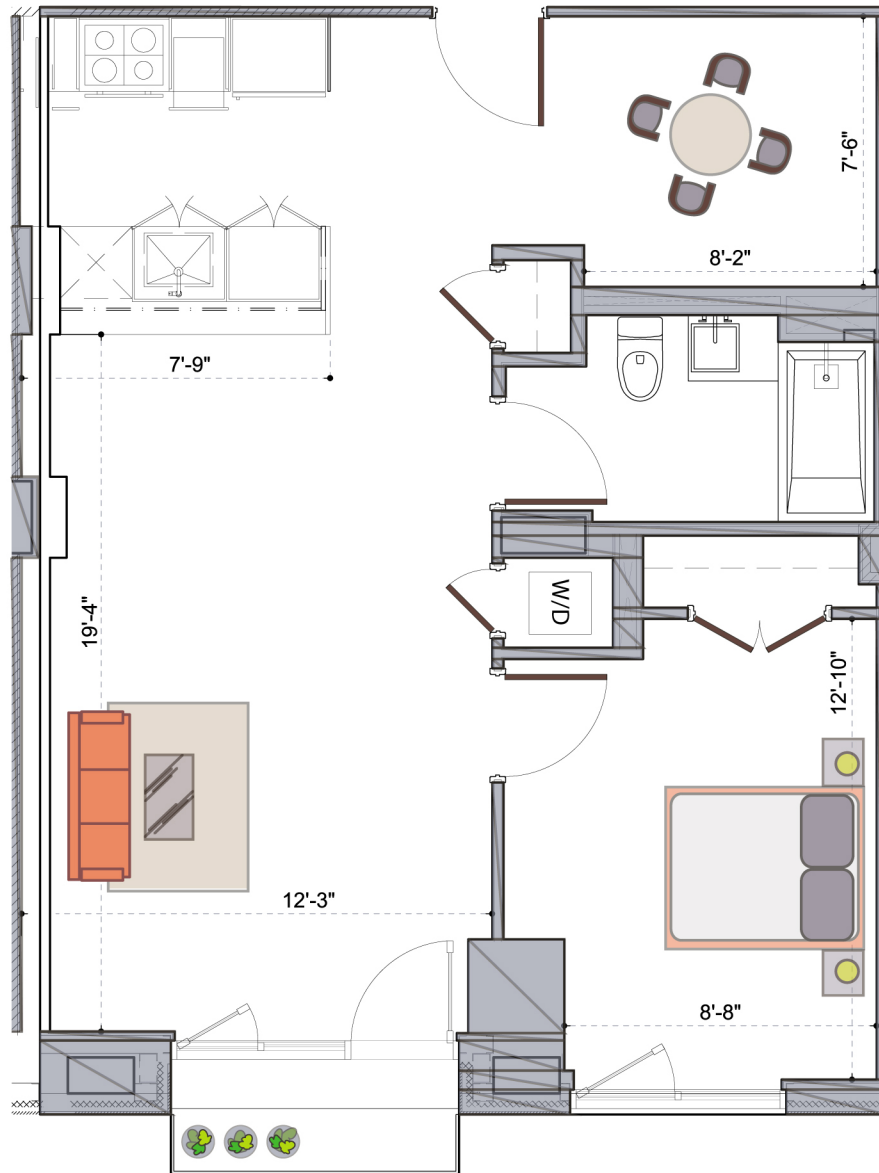

# HALO·LIC

44-41 Purves Street, Long Island City, NY

**FLR 3-13 UNIT 08** 710SF 1.5 BED

floors 3 through 13 Juliette balcony