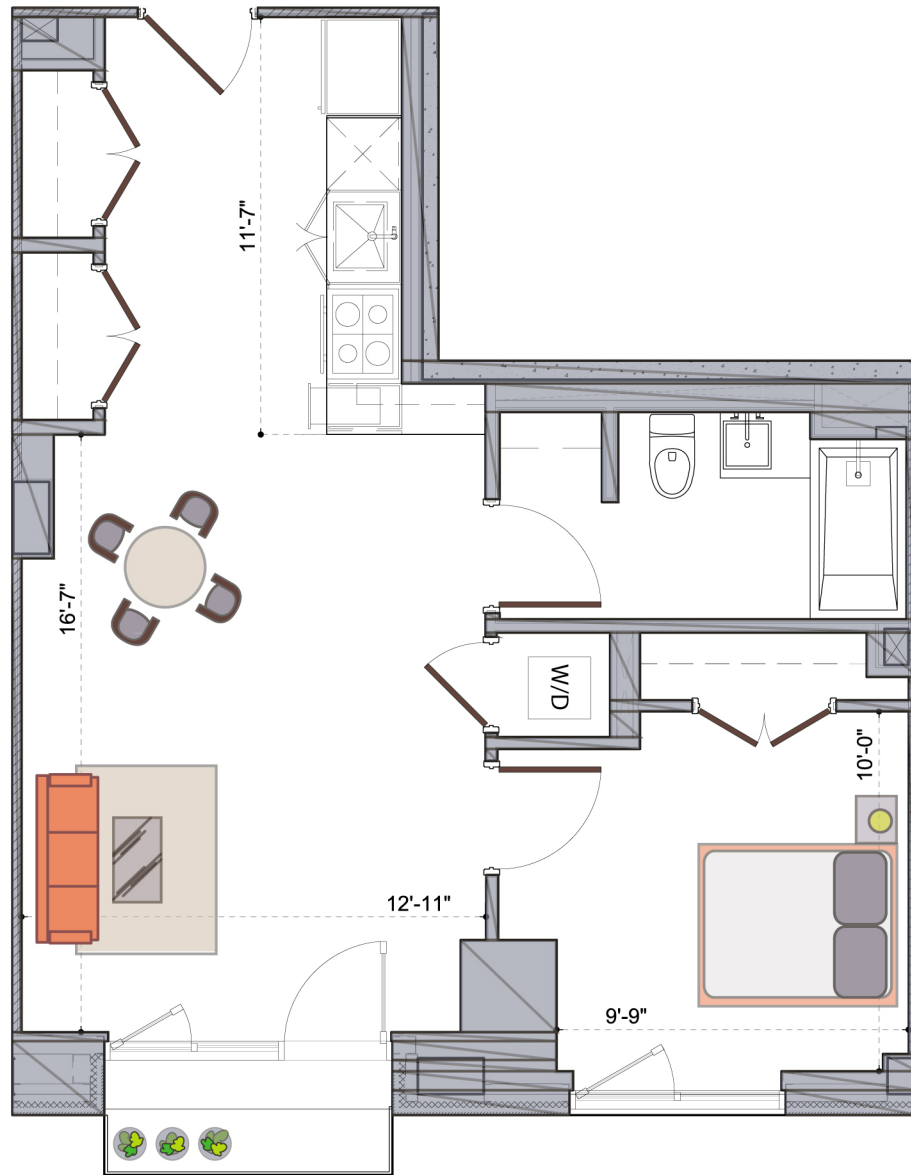

HALO·LIC

44-41 Purves Street, Long Island City, NY

FLR 3-13 UNIT 12 631SF 1 BED

floors 3 through 13 Juliette balcony